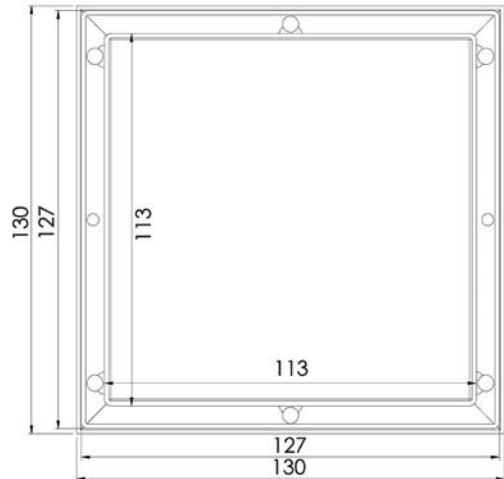

PRODUCT CODE:

FW-130TI (103.1mm outlet)

FW-130TI-80 (73.9mm outlet)

For a seamless result in tiled areas the 3monkeez® tile insert point drain is the perfect finishing touch for a modern bathroom.

FEATURES & BENEFITS:

- Slimline for easy installation
- Removable tray
- In stock and available for immediate delivery
- Epoxy coating also available

Top

Front

Cross Section

Details accurate at time of print. Whilst all care has been taken in compiling this information, designs & dimensions shown are indicative only and should not be relied upon without prior approval.