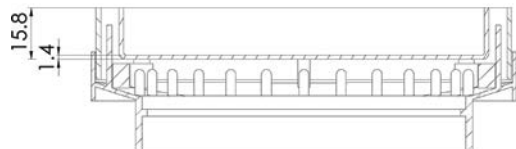

PRODUCT CODE:

FW-130TI (103.1mm outlet)

FW-130TI-80 (73.9mm outlet)

For a seamless result in tiled areas the 3monkeez® tile insert point drain is the perfect finishing touch for a modern bathroom.

FEATURES & BENEFITS:

- Slimline for easy installation
- Removable tray
- In stock and available for immediate delivery
- Epoxy coating also available

Top

Front

Cross Section

Details accurate at time of print. Whilst all care has been taken in compiling this information, designs & dimensions shown are indicative only and should not be relied upon without prior approval.